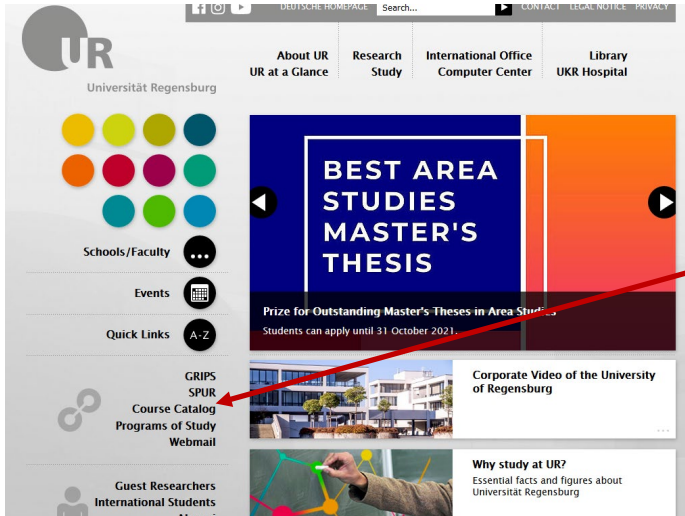

Welcome to **Universität Regensburg –**

How to find courses for your
learning agreement – 10 steps

Universität Regensburg

<http://www.uni-regensburg.de/ur-international/>

Overview Course Catalogue (EXA)

Step 1: Go to the University's homepage and click on course catalogue

Step 2: You need to select the course catalog system **EXA/SPUR**.

Overview Course Catalogue (EXA)

This is what the course catalog looks like!

Startseite Bewerbung/Einschreibung **Studienangebot** Organisation