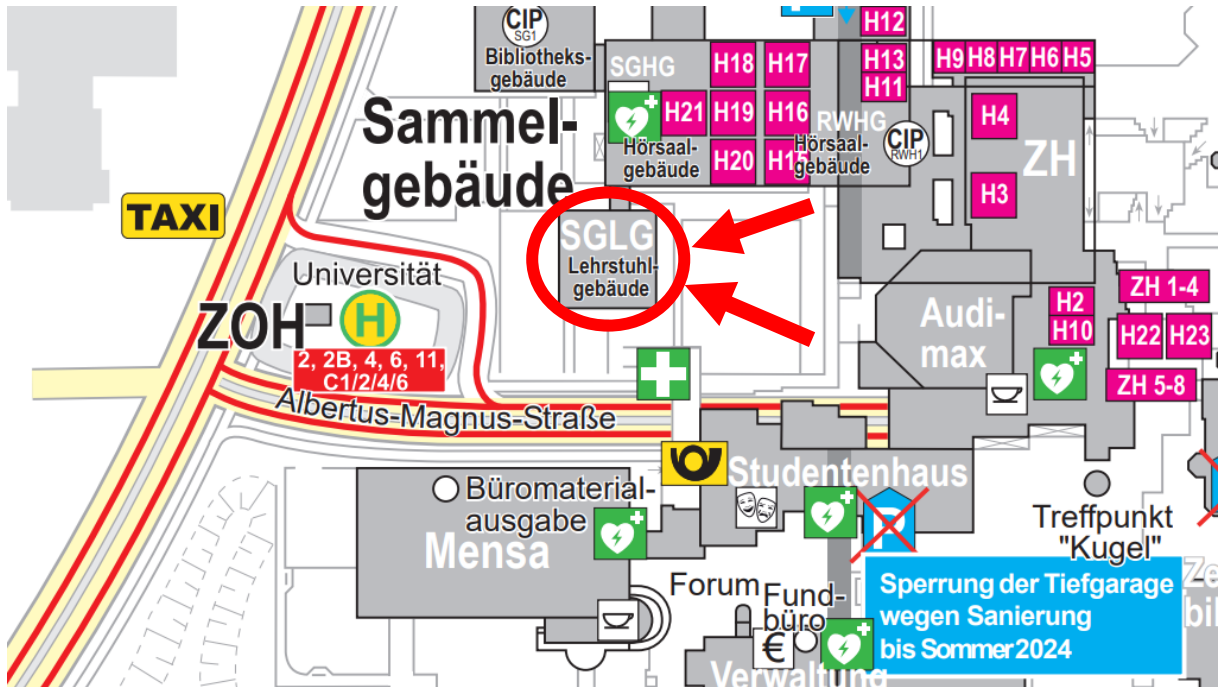

Directions to room SG 4.16

1. Enter the building „Sammelgebäude“ (red arrows) located near the bus station „Universität“

2. You may take the elevator/the steps leading to the 4th floor